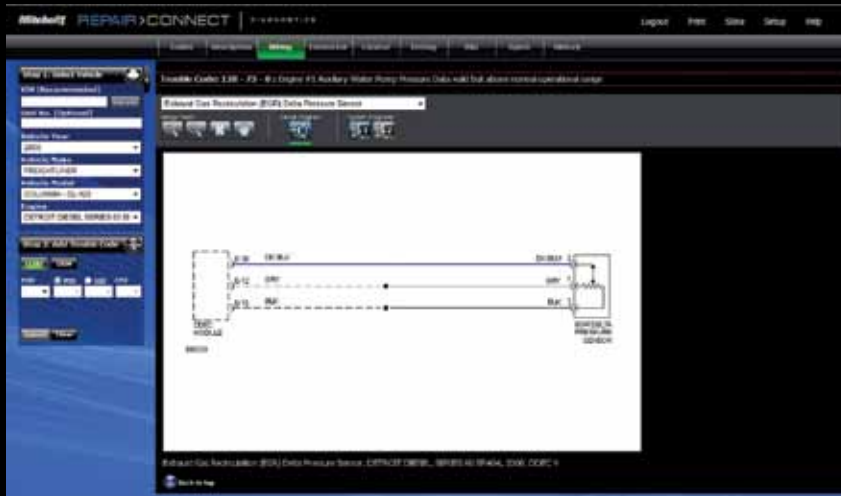

Trouble Codes
Wiring Diagrams
Connector Views
Testing Steps and More

intelligent diagnostics

Repair-Connect™, where trouble codes meet diagnostics in mere seconds.

Mitchell 1 continues to lead the industry in repair information by bringing you concise diagnostic information for classes 4-8.

Digital Photographs

Thousands of digital photos provide full-color detail views of components and locations to accurately provide real world examples.

Wiring Diagrams

Repair-Connect delivers a “to the point” diagram, displaying just the wires making up a circuit. When you need them, Repair-Connect also swiftly provides the entire engine diagram.

Connector Views

Authentic connector views with pin-outs - photographed at the source- allow the technician to quickly pin point the circuit test and correctly diagnose the problem.

Specifications

Product Specifications:
Covers 2000 – 2009 Model Years
Gas and Diesel Engines